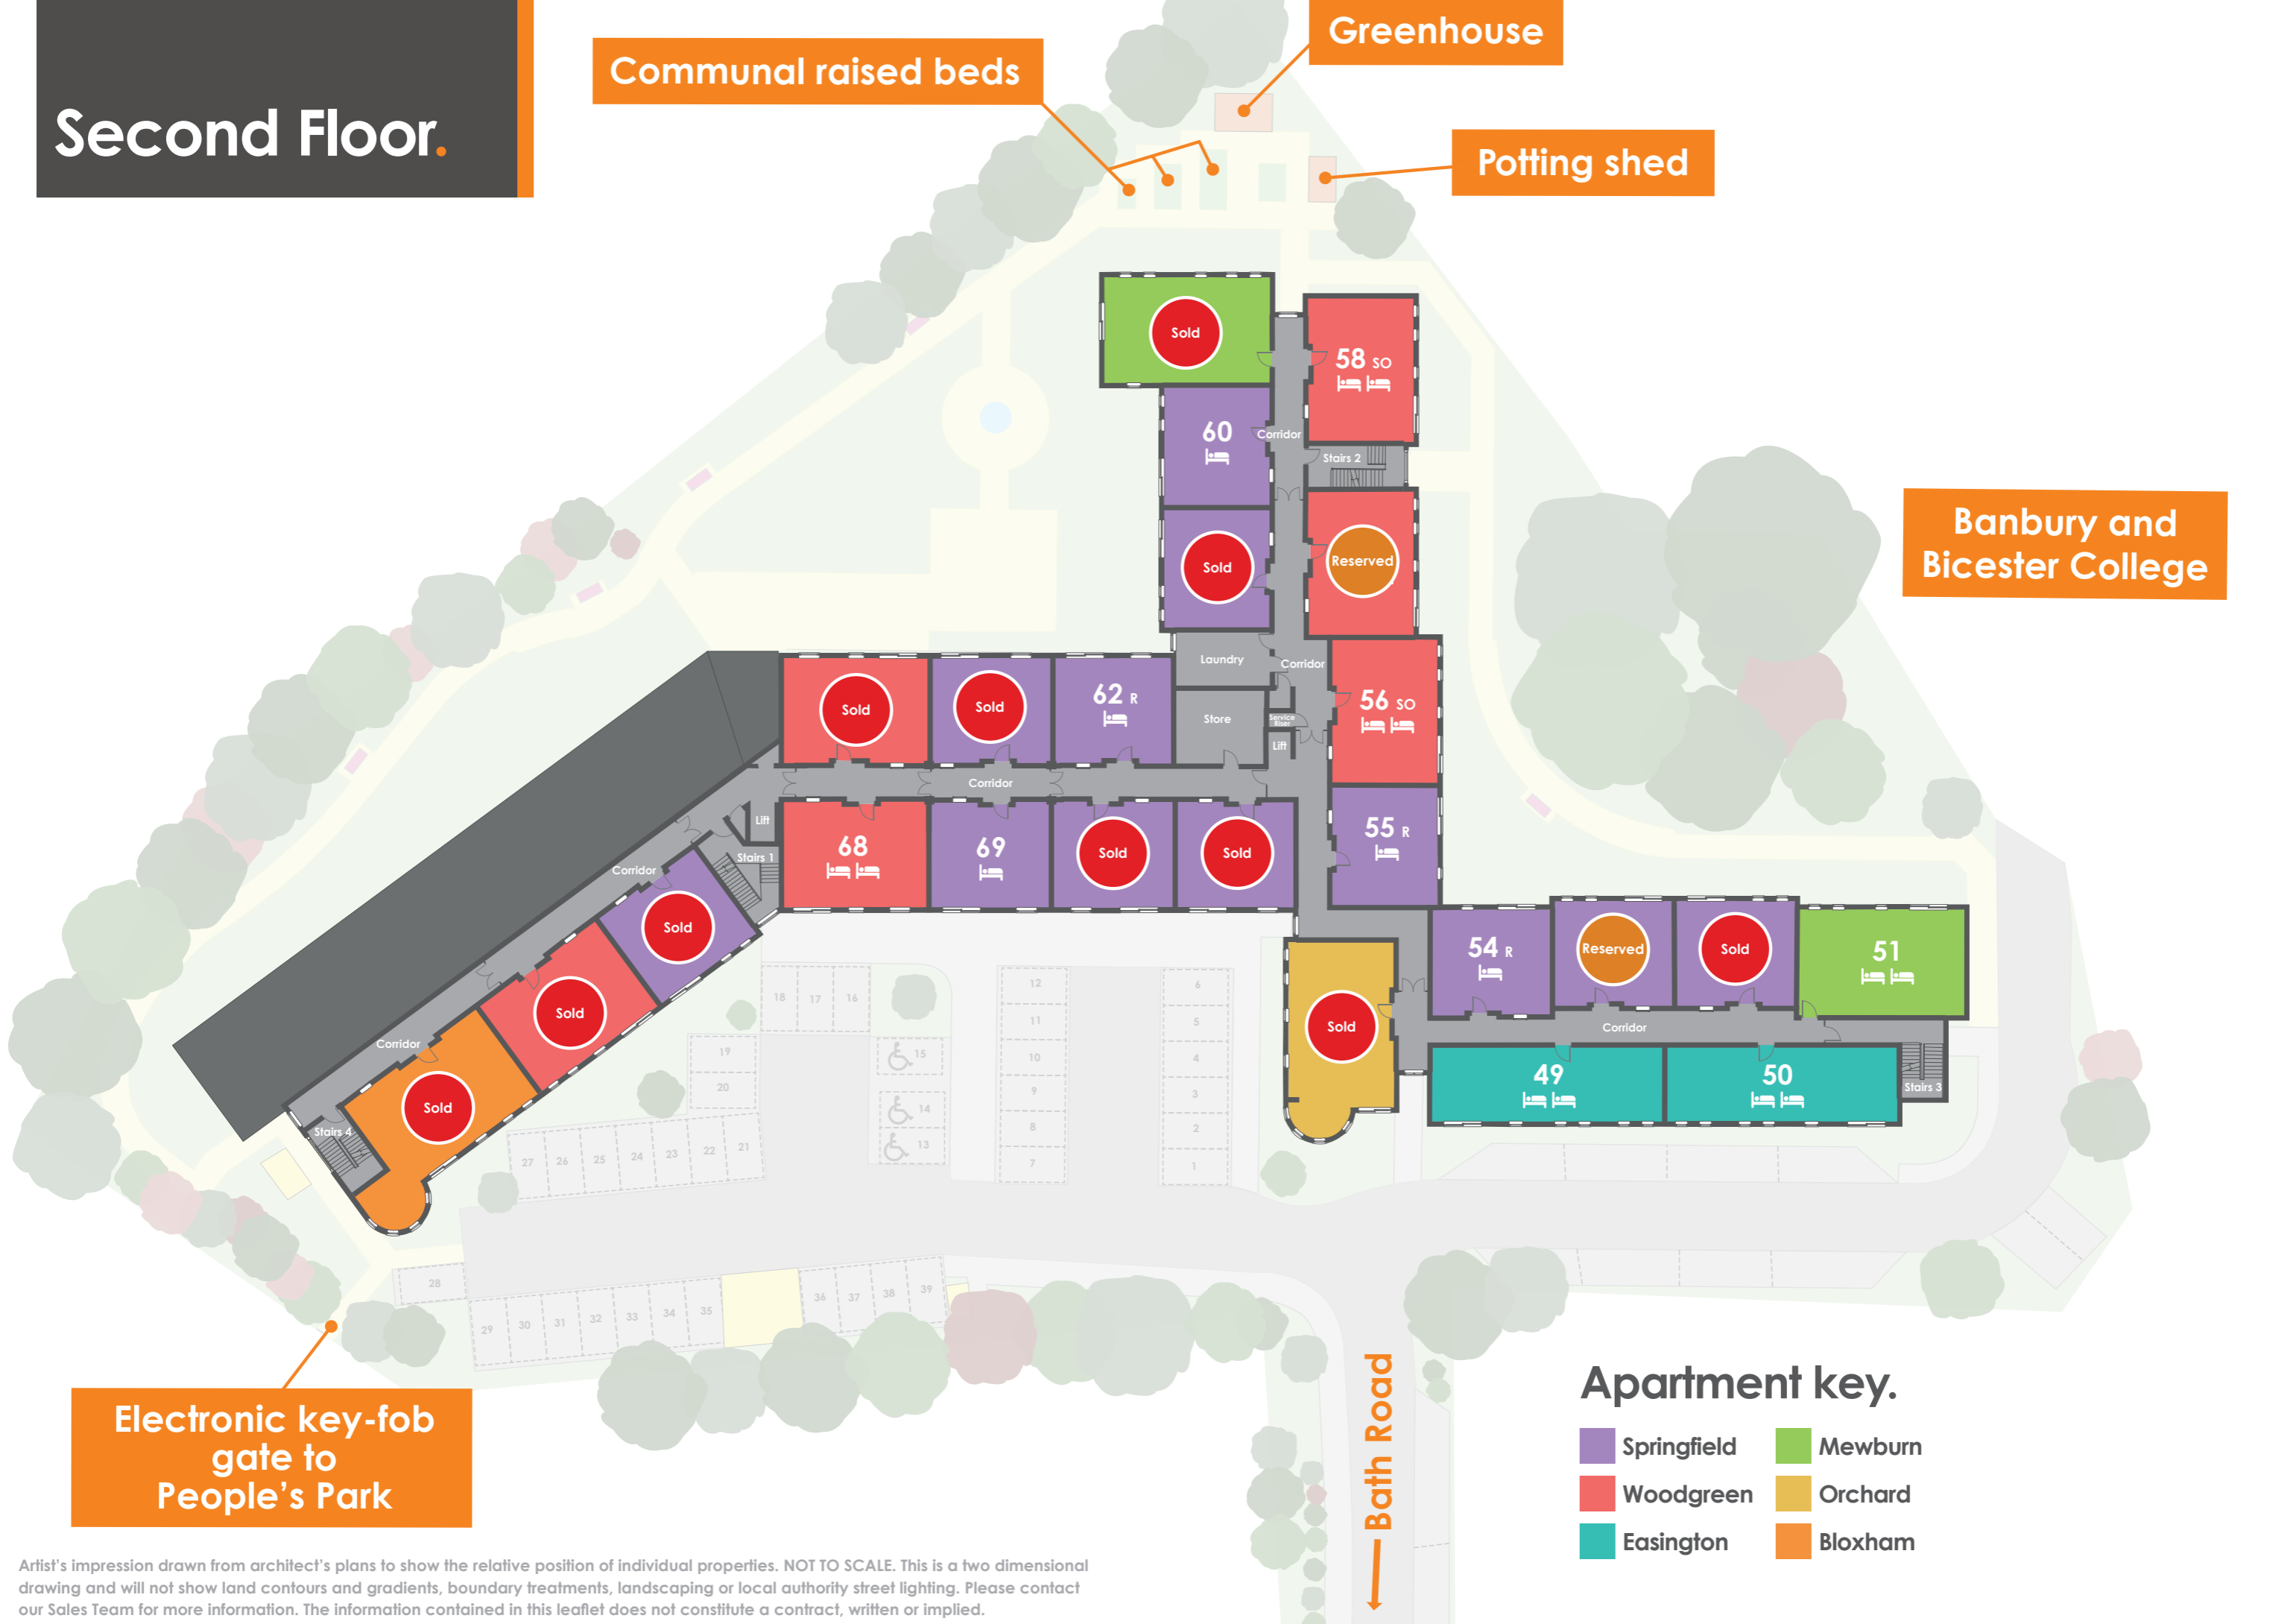

Second Floor.

Communal raised beds

Greenhouse

Potting shed

Banbury and Bicester College

Electronic key-fob gate to People's Park

Apartment key.

- Springfield
- Woodgreen
- Easington
- Mewburn
- Orchard
- Bloxham

Artist's impression drawn from architect's plans to show the relative position of individual properties. NOT TO SCALE. This is a two dimensional drawing and will not show land contours and gradients, boundary treatments, landscaping or local authority street lighting. Please contact our Sales Team for more information. The information contained in this leaflet does not constitute a contract, written or implied.