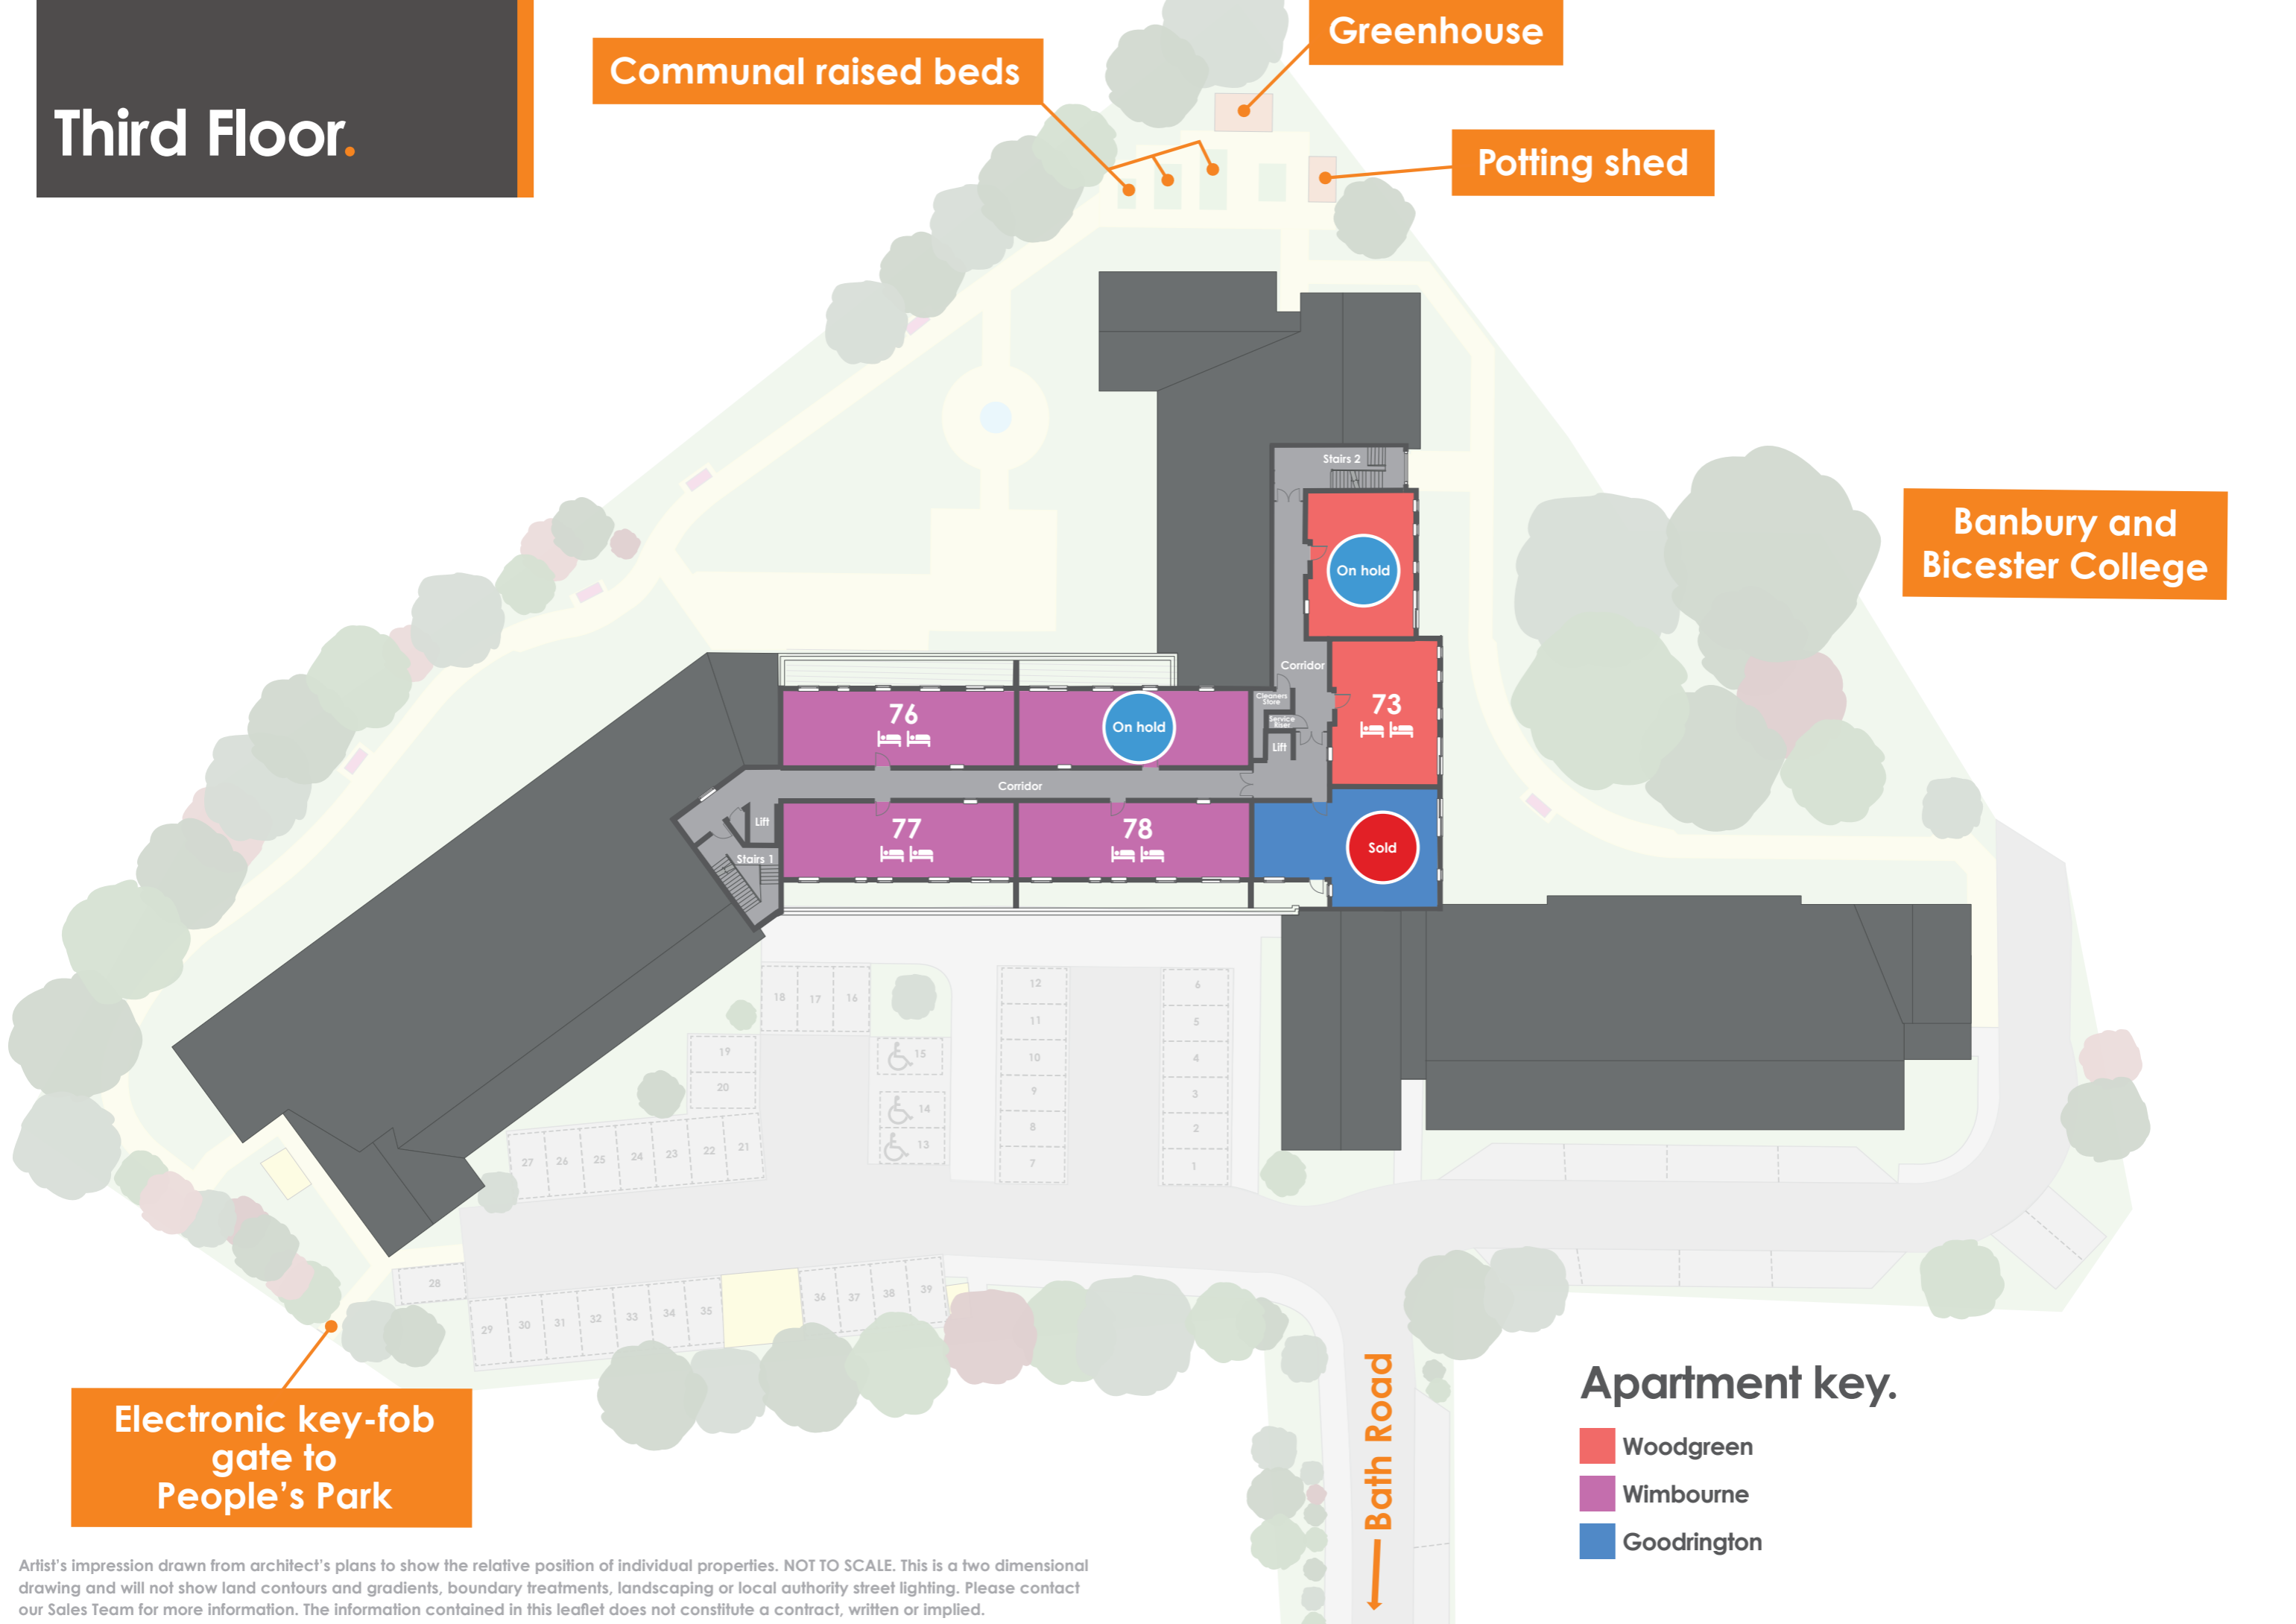

# Third Floor.

Communal raised beds

Greenhouse

Potting shed

Banbury and Bicester College

Electronic key-fob gate to People's Park

## Apartment key.

- Woodgreen
- Wimbourne
- Goodrington

Artist's impression drawn from architect's plans to show the relative position of individual properties. NOT TO SCALE. This is a two dimensional drawing and will not show land contours and gradients, boundary treatments, landscaping or local authority street lighting. Please contact our Sales Team for more information. The information contained in this leaflet does not constitute a contract, written or implied.